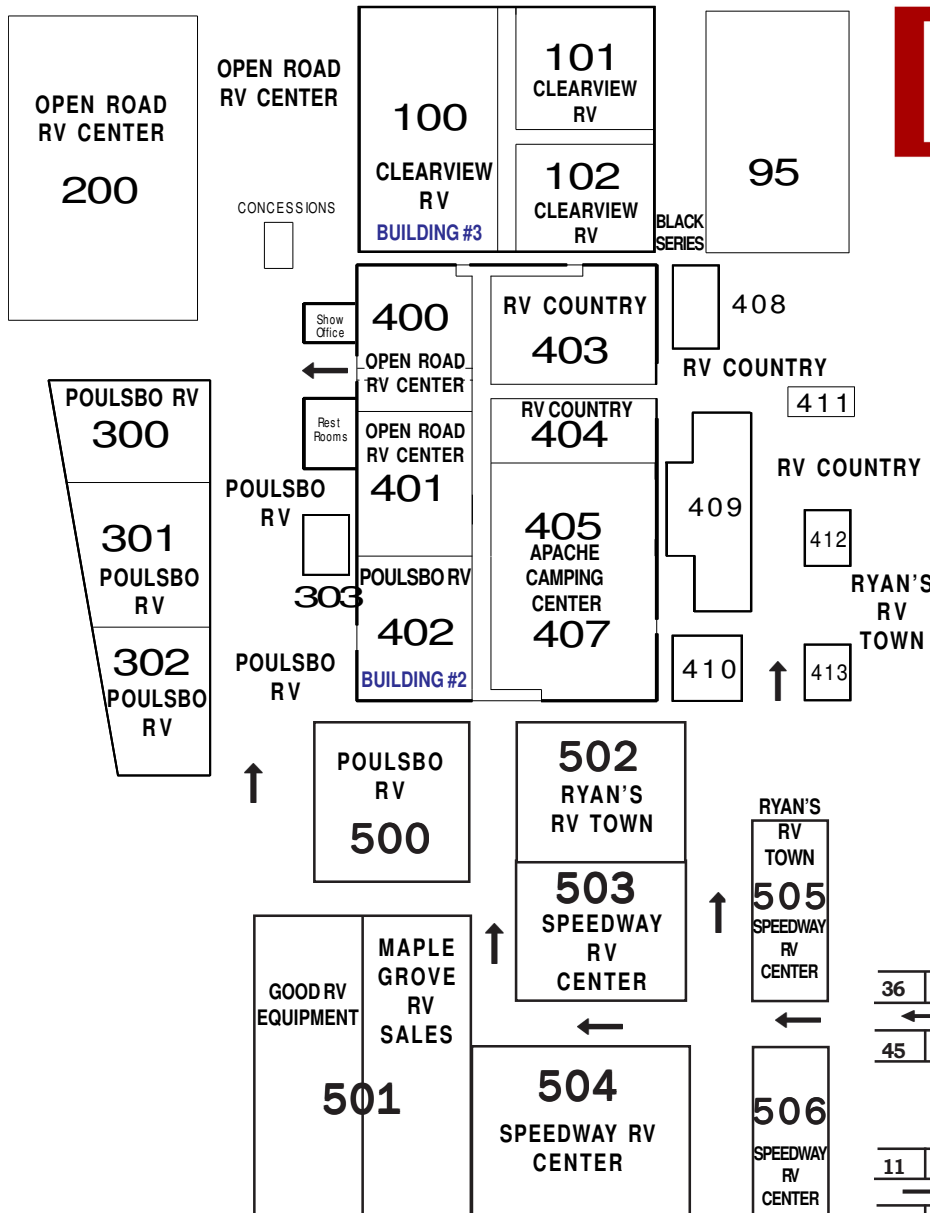

Northern Washington's Only Multi-Dealer RV Show!

EVERGREEN SPRING RV SHOW PROGRAM

April 5, 6, 7, 2024 Hours: Fri.-Sat. 10-6pm, Sun.10-5pm

Featuring 10 Outstanding Local RV Dealers!

APACHE CAMPING CENTER - BLACK SERIES - CLEARVIEW
 RV CENTER - MAPLE GROVE RV - NW ADVENTURE - OPEN
 ROAD RV - POULSBO RV - RV COUNTRY
 RYAN'S RV TOWN & SPEEDWAY RV CENTER

(Click On Dealer Names Above To See Dealer Products)

Show Sponsored By:

Official Lender of the
Evergreen RV Show!

**ALL BOOTH DISPLAYS
ARE LOCATED INSIDE
THE DISPLAY HALL**

36	35	34	33	32	31	30	29	28	27	
←										26
45	44	43	42	41	40		38	37		25
										24
										23
										22
11	12	13	14	15	16	17	18	19		21
→										20
1	2	3	4	5	6	7	8	9	10	