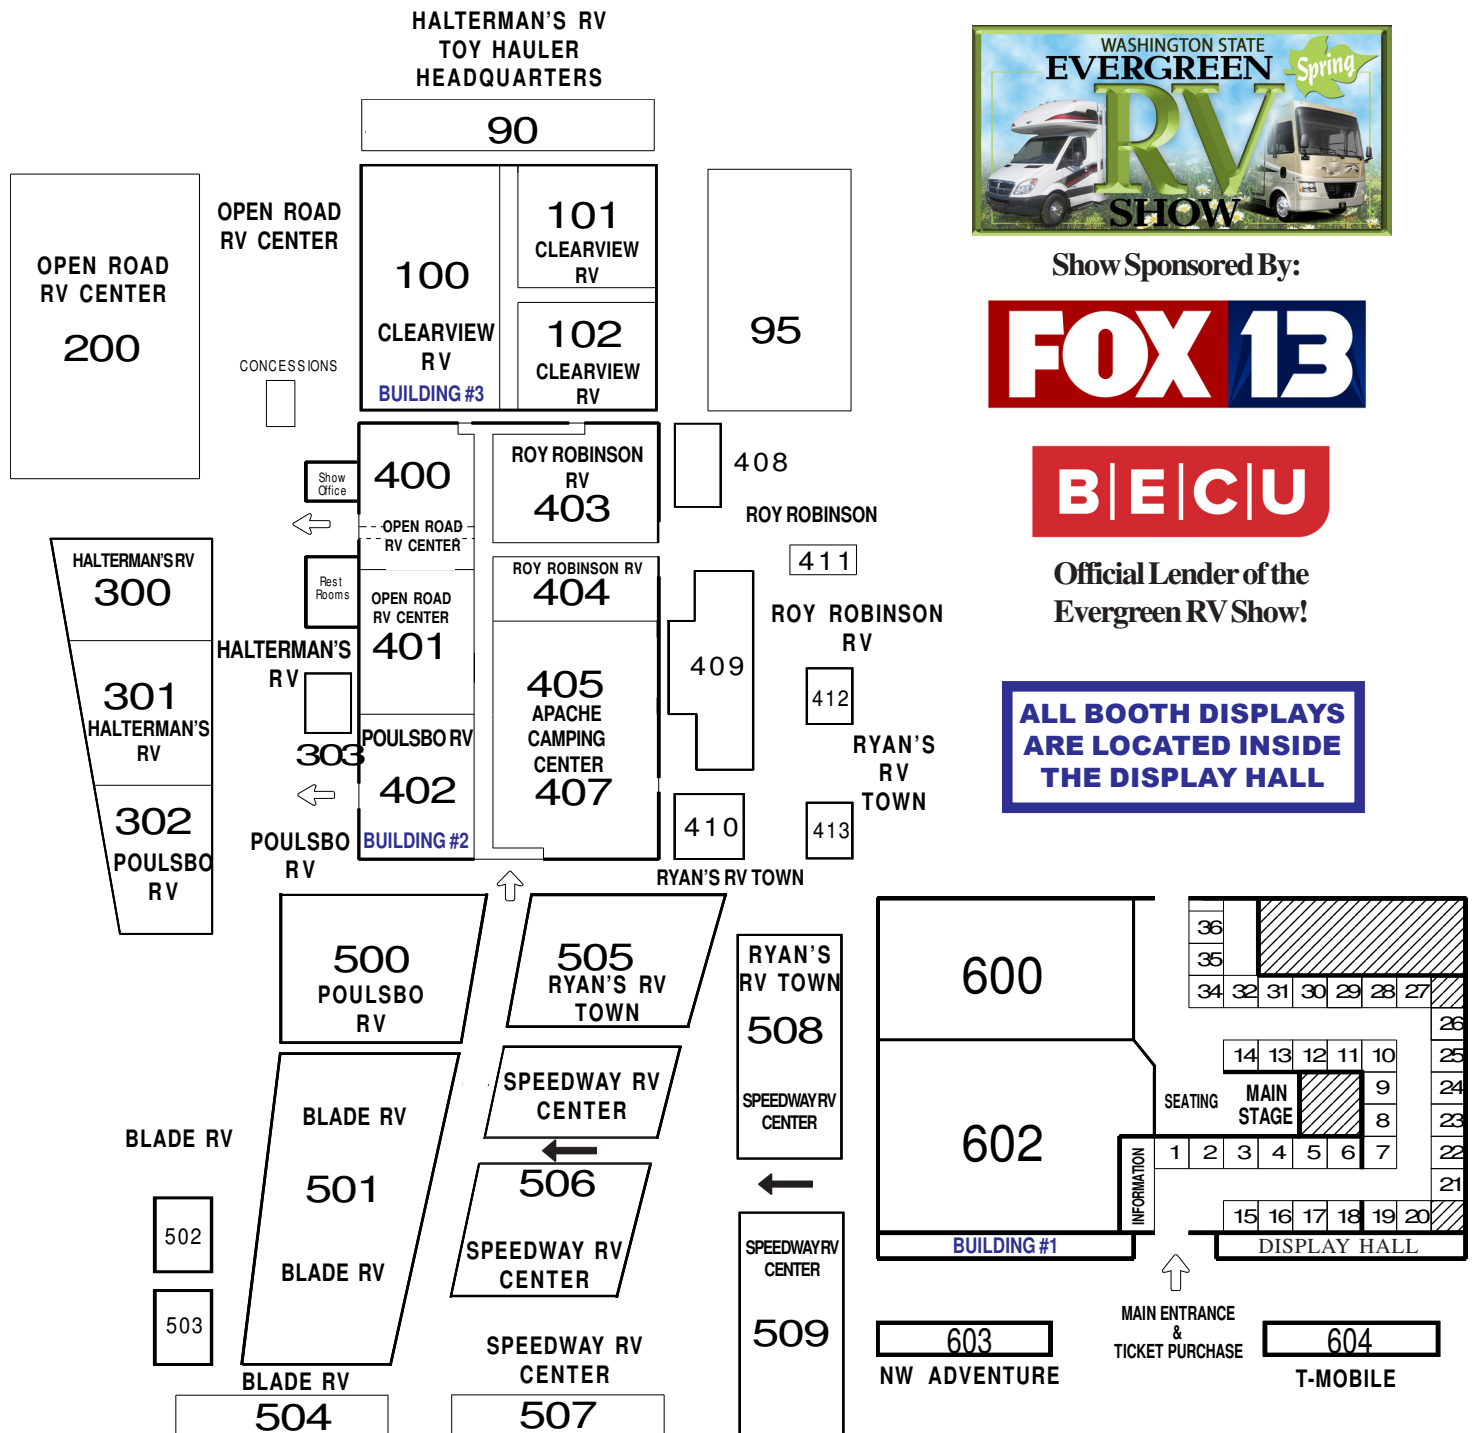

Northern Washington's Only Multi-Dealer RV Show!

EVERGREEN SPRING RV SHOW PROGRAM

March 31, April. 1, 2, 2023 Hours: Fri.-Sat. 10-6pm, Sun.10-5pm

Featuring 10 Outstanding Local RV Dealers!

APACHE CAMPING CENTER - BLADE RV CENTER - CLEARVIEW RV CENTER - HALTERMAN'S RV - NW ADVENTURE - OPEN ROAD RV CENTER - POULSBO RV - ROY ROBINSON RV RYAN'S RV TOWN & SPEEDWAY RV CENTER

(Click On Dealer Names Above To See Dealer Products)

Show Sponsored By:

Official Lender of the Evergreen RV Show!

ALL BOOTH DISPLAYS ARE LOCATED INSIDE THE DISPLAY HALL

10 Outstanding Local RV Dealers!

APACHE CAMPING CENTER

clearviewrv.com

HALTERMAN'S RV

16520 Smokey Point Blvd.
Arlington, WA 98223
(360) 386-8213

haltermansrv.com

NW ADVENTURE

13515 Lake Rd.
Lynwood, WA 98087
(855) 745-9816

nwadventurerentals.com

OPEN ROAD RV CENTER